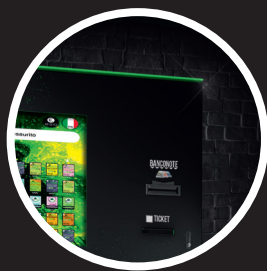

SERIES

MAGIC BABY² TOUCH

A GREAT
OPPORTUNITY
IN A SMALL PLACE,
SIMPLE AND
SMART!

Magic Baby2 18 Touch is very easy to install in every location you need , on the wall , standing , into a pub etc.

**WATCH AT THE FUTURE
WITH MAGIC SERIES!**

BRIGHTNESS TOUCH SCREEN
to achieve a comfortable buying. We study a dynamic and smart software.

The selection is clear and big with the opportunity to write next to the image the information products.

on a wall

Standing on the floor

MULTIPLE INSTALL OPPORTUNITY

It's allowed to be fixed on the wall or standing on a window. With the base fixed on the floor.

Leds on the roof and on the lateral sides. Your vending experience is on the top.

CREDIT CARD READER

Now you can choose to pay with credit card on harvin vending machine. This card reader technology is contactless, chip and magnetic. (OPTIONAL)

DOUBLE LOCK

On the front door you find a double security lock.